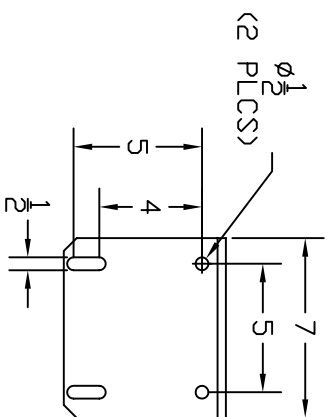

# **SPALDING®**

**Roughneck Gorilla Goal II**  
**Model # 411-557**

**GOAL MOUNTING PATTERN**

# SPALDING SPECIFICATIONS

DATE: 01/01/06

**MODEL NUMBER:** 411557

**DESCRIPTION:** Roughneck Gorilla Goal II

## **SPECIFICATIONS:**

Fixed rim shall be made of two joined 5/8" round alloy steel rings. Each ring is to have an 18" inside diameter.

Goal shall have 5/8" cold rolled steel braces for superior strength.

Goal shall have "T-Tie" net attachments for heavy duty loads.

Goal shall be electrostatically powder coated orange.

Nylon net and mounting hardware included.

Goal shall have a universal mounting pattern (5" x 5" and 5" x 4") for attachment to any backboard with these mounting dimensions.