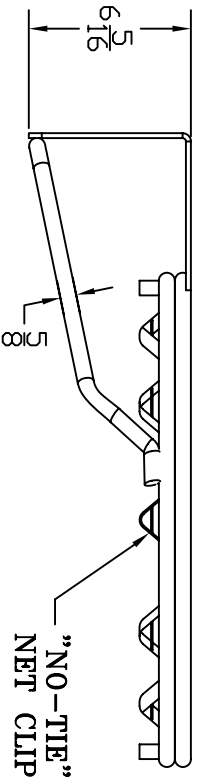

# **SPALDING®**

**Roughneck Gorilla Goal II**  
**Model # 411-557**

**GOAL MOUNTING PATTERN**

# ROUGHNECK GORILLA II GOAL

DO NOT SCALE

MODEL # 0411557

# SPALDING SPECIFICATIONS

DATE: 01/01/06

**MODEL NUMBER:** 411557

**DESCRIPTION:** Roughneck Gorilla Goal II

## **SPECIFICATIONS:**

Fixed rim shall be made of two joined 5/8" round alloy steel rings. Each ring is to have an 18" inside diameter.

Goal shall have 5/8" cold rolled steel braces for superior strength.