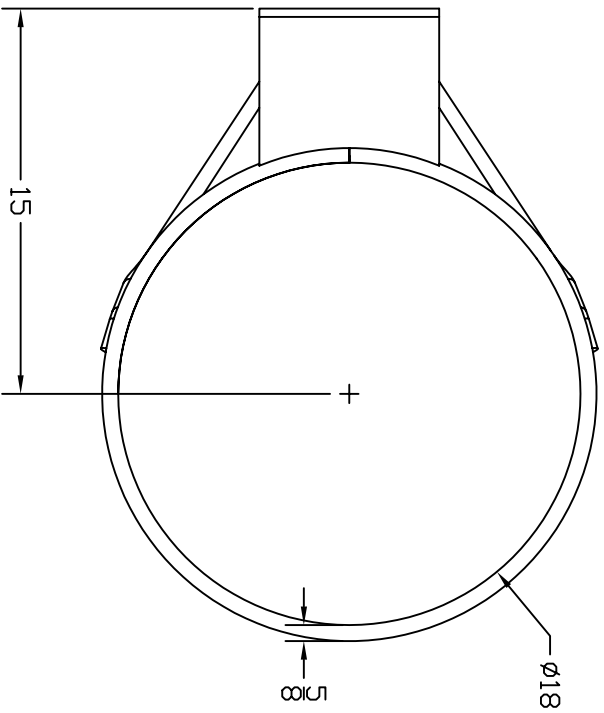

# **SPALDING®**

**Roughneck Gorilla Goal II**  
**Model # 411-557**

**GOAL MOUNTING PATTERN**

# ROUGHNECK GORILLA II GOAL

DO NOT SCALE

MODEL # 0411557

# SPALDING SPECIFICATIONS

DATE: 01/01/06

**MODEL NUMBER:** 411557

**DESCRIPTION:** Roughneck Gorilla Goal II

## **SPECIFICATIONS:**

Fixed rim shall be made of two joined 5/8" round alloy steel rings. Each ring is to have an 18" inside diameter.

Goal shall have 5/8" cold rolled steel braces for superior strength.