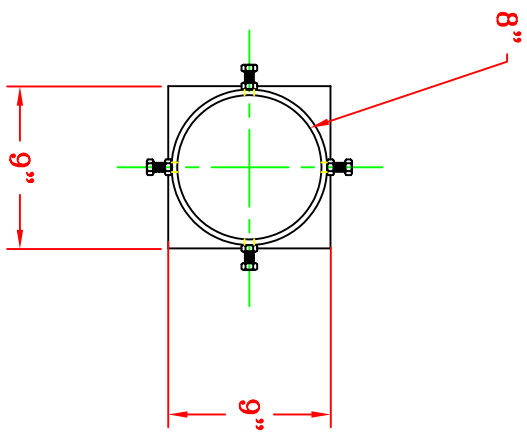

MODEL NUMBER: 402807

DESCRIPTION: OD658 Enforcer Outdoor Pole System

SPECIFICATIONS:

The OD658 shall be a 6-5/8" O.D. heavy duty galvanized steel pipe.

The extension arm is bolted in place, allowing the unit to be set at various playing heights.

The OD658 shall have a 6' extension.

Direct 3'-6" burial in concrete is recommended. Ground sleeve optional (0402824).

Designed to withstand vigorous play and offer maximum room under basket.

Unconditional lifetime warranty.

SHIPPING WEIGHT: 110 lbs.

OD658 pole system (0402825) available which includes 1302 backboard & SD4 goal.

SHIPPING WEIGHT: 595 lbs.

OD658 SLEEVE
OUTDOOR BACKSTOP

DO NOT SCALE

SCG 0402824