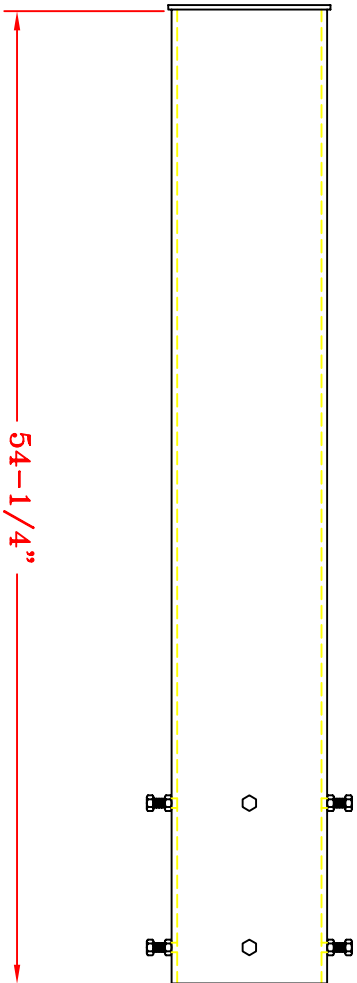

SPALDING®

**OD658 Enforcer Pole System
6-5/8" Dia. x 6' Extension
Model # 402-807**

OUTDOOR BACKSTOP

OD6658

DO NOT SCALE

SCG 0402807

SPALDING SPECIFICATIONS

DATE: 01/01/06

MODEL NUMBER: 402807

DESCRIPTION: OD658 Enforcer Outdoor Pole System

SPECIFICATIONS:

The OD658 shall be a 6-5/8" O.D. heavy duty galvanized steel pipe.

The extension arm is bolted in place, allowing the unit to be set at various playing heights.

The OD658 shall have a 6' extension.

Direct 3'-6" burial in concrete is recommended. Ground sleeve optional (0402824).

Designed to withstand vigorous play and offer maximum room under basket.

Unconditional lifetime warranty.

SHIPPING WEIGHT: 110 lbs.

OD658 pole system (0402825) available which includes 1302 backboard & SD4 goal.

SHIPPING WEIGHT: 595 lbs.

OD658 SLEEVE
OUTDOOR BACKSTOP

DO NOT SCALE

SCG 0402824