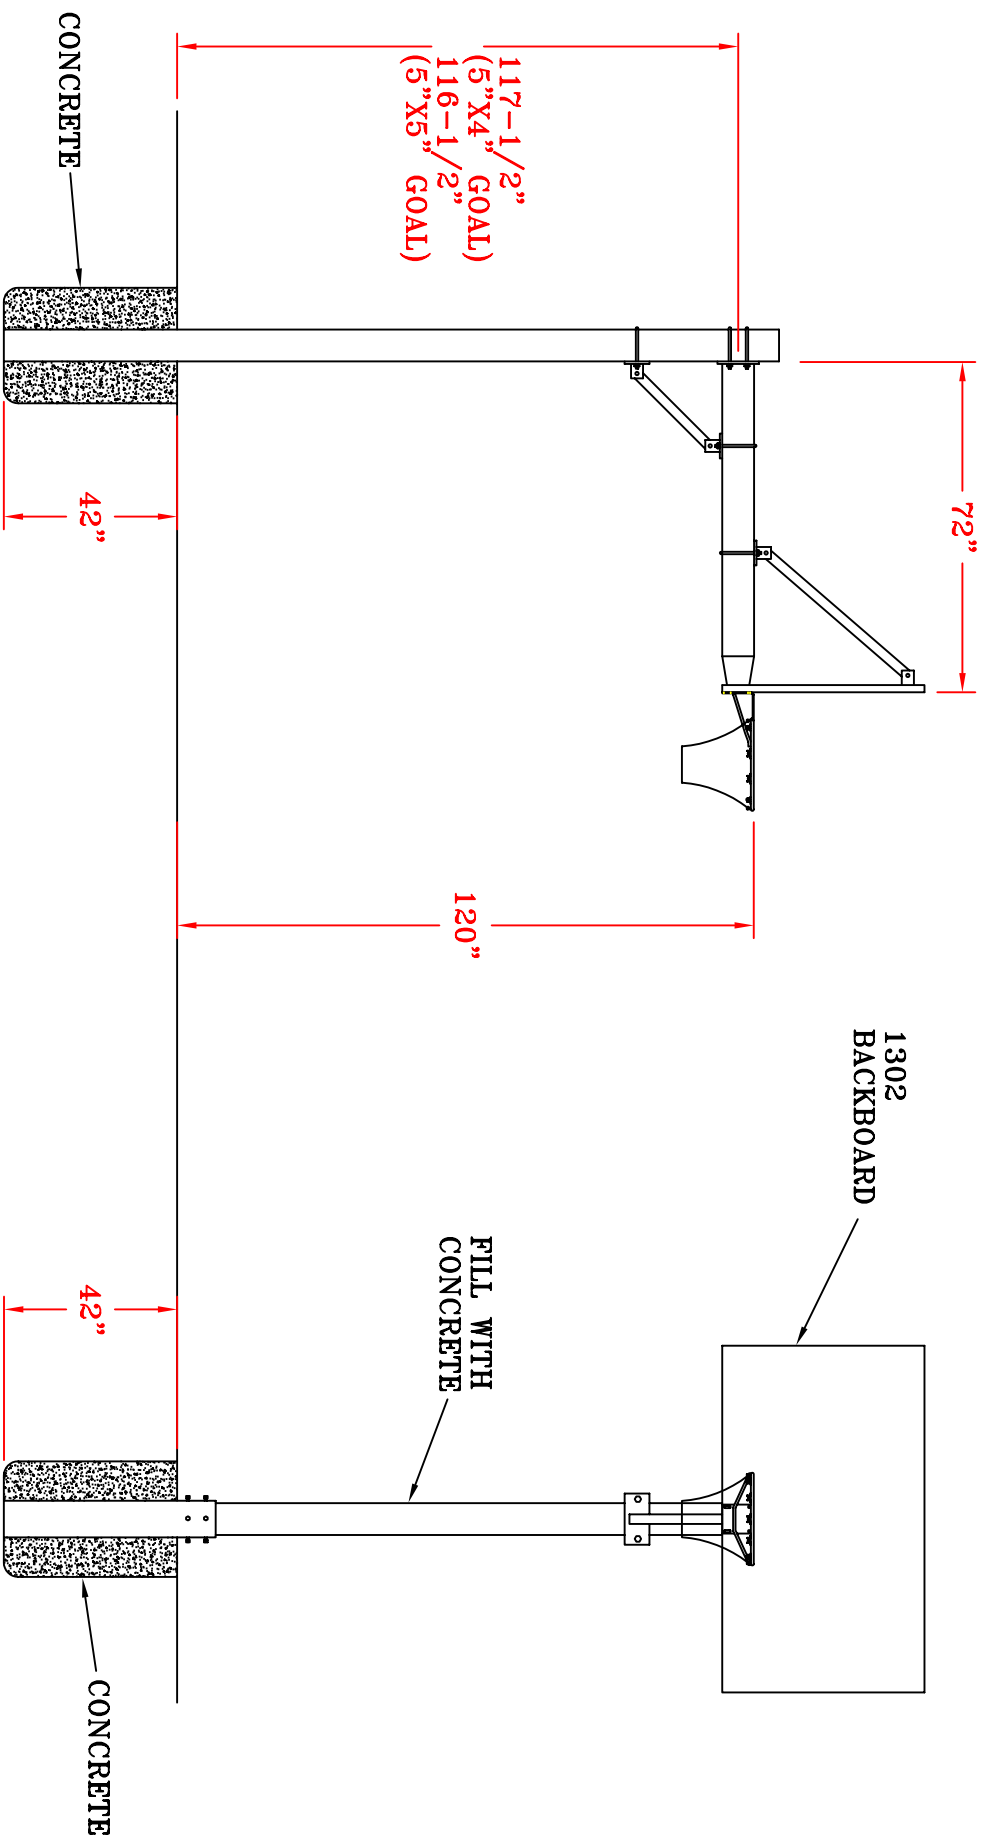

SPALDING®

**OD658 Enforcer Pole System
6-5/8" Dia. x 6' Extension
Model # 402-807**

OUTDOOR BACKSTOP

OD6658

DO NOT SCALE

SCG 0402807

SPALDING SPECIFICATIONS

DATE: 01/01/06

MODEL NUMBER: 402807

DESCRIPTION: OD658 Enforcer Outdoor Pole System

SPECIFICATIONS:

The OD658 shall be a 6-5/8" O.D. heavy duty galvanized steel pipe.

The extension arm is bolted in place, allowing the unit to be set at various playing heights.

The OD658 shall have a 6' extension.

Direct 3'-6" burial in concrete is recommended. Ground sleeve optional (0402824).

Designed to withstand vigorous play and offer maximum room under basket.

Unconditional lifetime warranty.

SHIPPING WEIGHT: 110 lbs.

OD658 pole system (0402825) available which includes 1302 backboard & SD4 goal.

SHIPPING WEIGHT: 595 lbs.

OD658 SLEEVE
OUTDOOR BACKSTOP

DO NOT SCALE

SCG 0402824